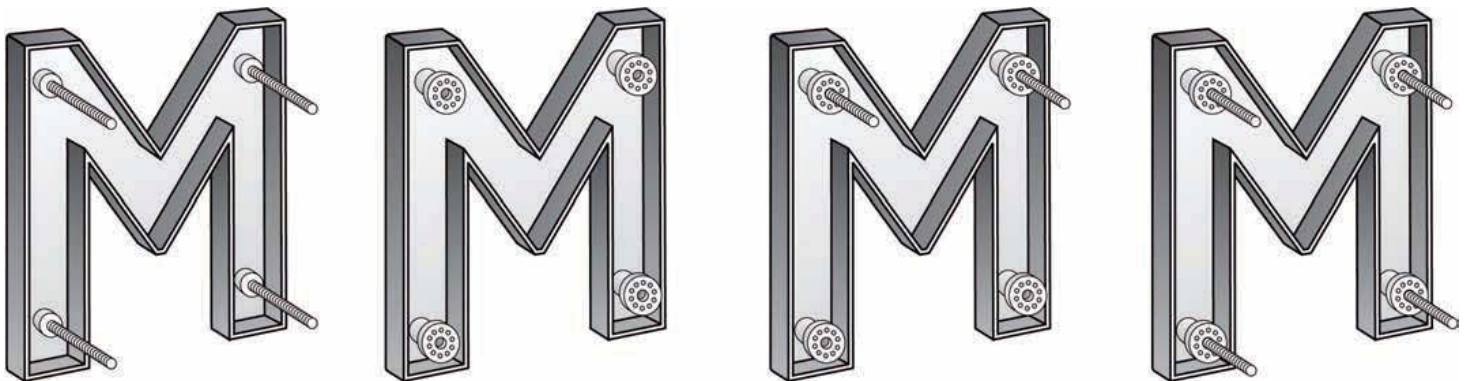

FORMED PLASTIC MOUNTING

Plain and Flange mount also available.

TYPE C - STUD MOUNT
Letters are provided with metal studs on the rear of the letters. Specify length of studs – 1", 2", 3", 4", 5", or 6" lengths and whether studs need to be in-line for brick or block walls.

TYPE D - PAD MOUNT
Letters have plastic pads on the rear of the letters to be used with silicone adhesive to secure to mounting surface. Letters 12" and over come with pads that are adjustable for leveling on irregular surfaces, smaller sizes come with permanently fixed pads.